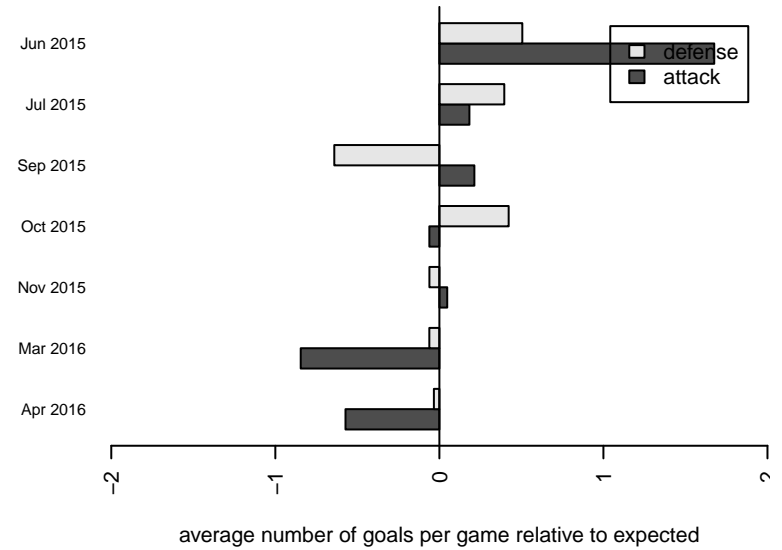

Performance relative to 13 month average