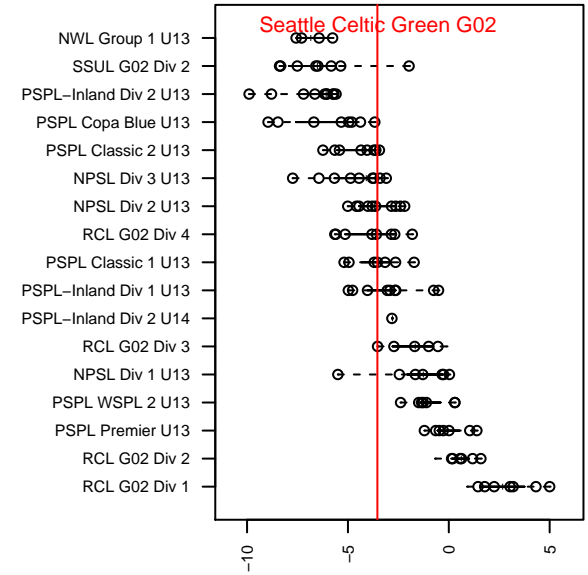

Seattle Celtic Green G02

Seattle Celtic
 Seattle, WA
 G02 total strength=769
 attack=0.95 defense=0.85
 fall league = PSPL Classic 1 U13
 spr league = Spr PSPL Classic 1 U13

alt names used:
 Seattle Celtic G02 Green
 Seattle Celtic G02 Green
 Seattle Celtic G02 Green
 Seattle Celtic G02 Green
 Seattle Celtic G02 Green

Venues played:
 2015 RVS Classic GU13
 2015 Crossfire Select GU13 Gold
 2015 Labor Day Cup GU13 Silver
 2015 PSPL Classic 1 U13
 2015 Spr PSPL Classic 1 U13

Seattle Celtic Green G02
 Dots are actual minus expected GF (blue circles) and GA (red triangles).
 Blue line is smoothed change in attack strength. Red is smoothed change in defense strength.

**attack and defense variance (black dot)
relative to other teams
and top 10 in region**

**attack and defense rating
relative to others at age
and all opponents in last 13 months**

Performance relative to 13 month average