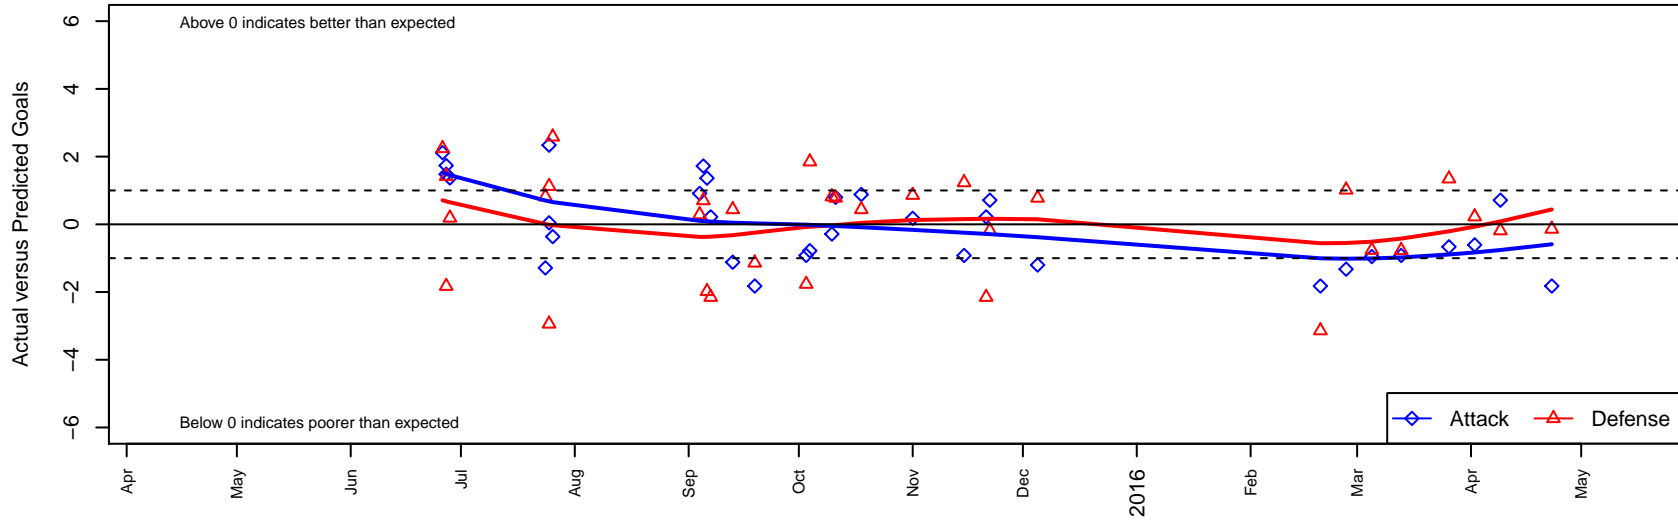

Seattle Celtic Green G02

Seattle Celtic
 Seattle, WA
 G02 total strength=769
 attack=0.95 defense=0.85
 fall league = PSPL Classic 1 U13
 spr league = Spr PSPL Classic 1 U13

alt names used:
 Seattle Celtic G02 Green
 Seattle Celtic G02 Green
 Seattle Celtic G02 Green
 Seattle Celtic G02 Green
 Seattle Celtic G02 Green

Venues played:
 2015 RVS Classic GU13
 2015 Crossfire Select GU13 Gold
 2015 Labor Day Cup GU13 Silver
 2015 PSPL Classic 1 U13
 2015 Spr PSPL Classic 1 U13

Seattle Celtic Green G02
 Dots are actual minus expected GF (blue circles) and GA (red triangles).
 Blue line is smoothed change in attack strength. Red is smoothed change in defense strength.

**attack and defense variance (black dot)
relative to other teams
and top 10 in region**

**attack and defense rating
relative to others at age
and all opponents in last 13 months**

Performance relative to 13 month average